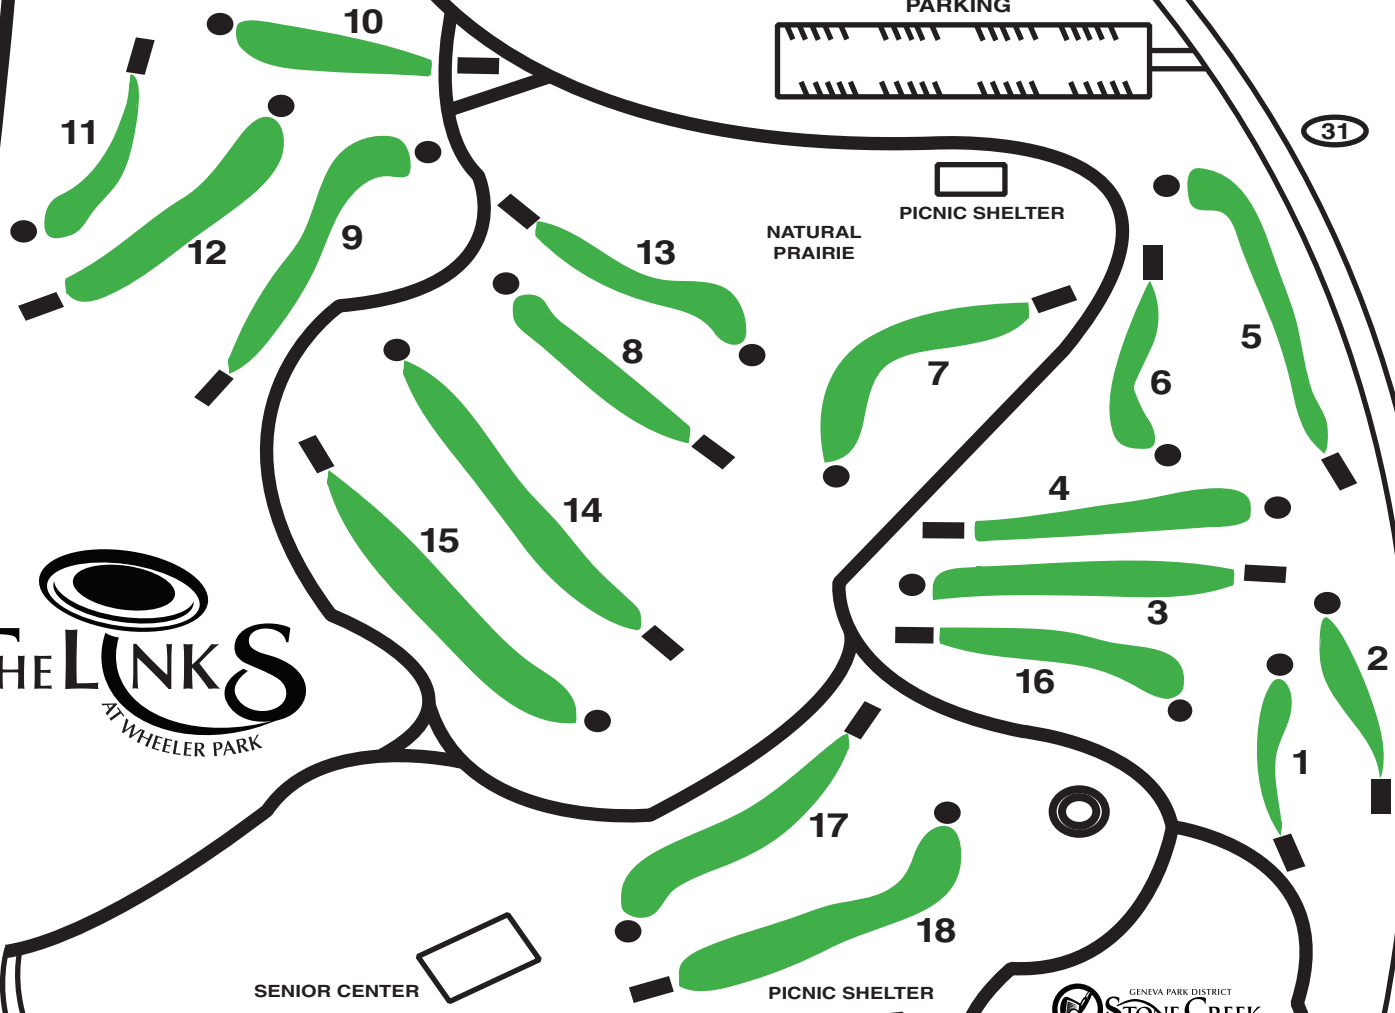

THE LINKS AT WHEELER PARK

BICYCLE TRAIL

PARK DISTRICT FACILITY

COURSE TOTAL
4985 ft.
Par 70

WHEELER DR.

Wheeler Park - Geneva Park District

TENNIS COURTS

SENIOR CENTER

PICNIC SHELTER

PLAYGROUND

NATURAL PRAIRIE

PICNIC SHELTER

PARKING

PARKING

GENEVA PARK DISTRICT
STONE CREEK
MINIATURE GOLF
CONCESSIONS

31

31

31

NORTH ST.