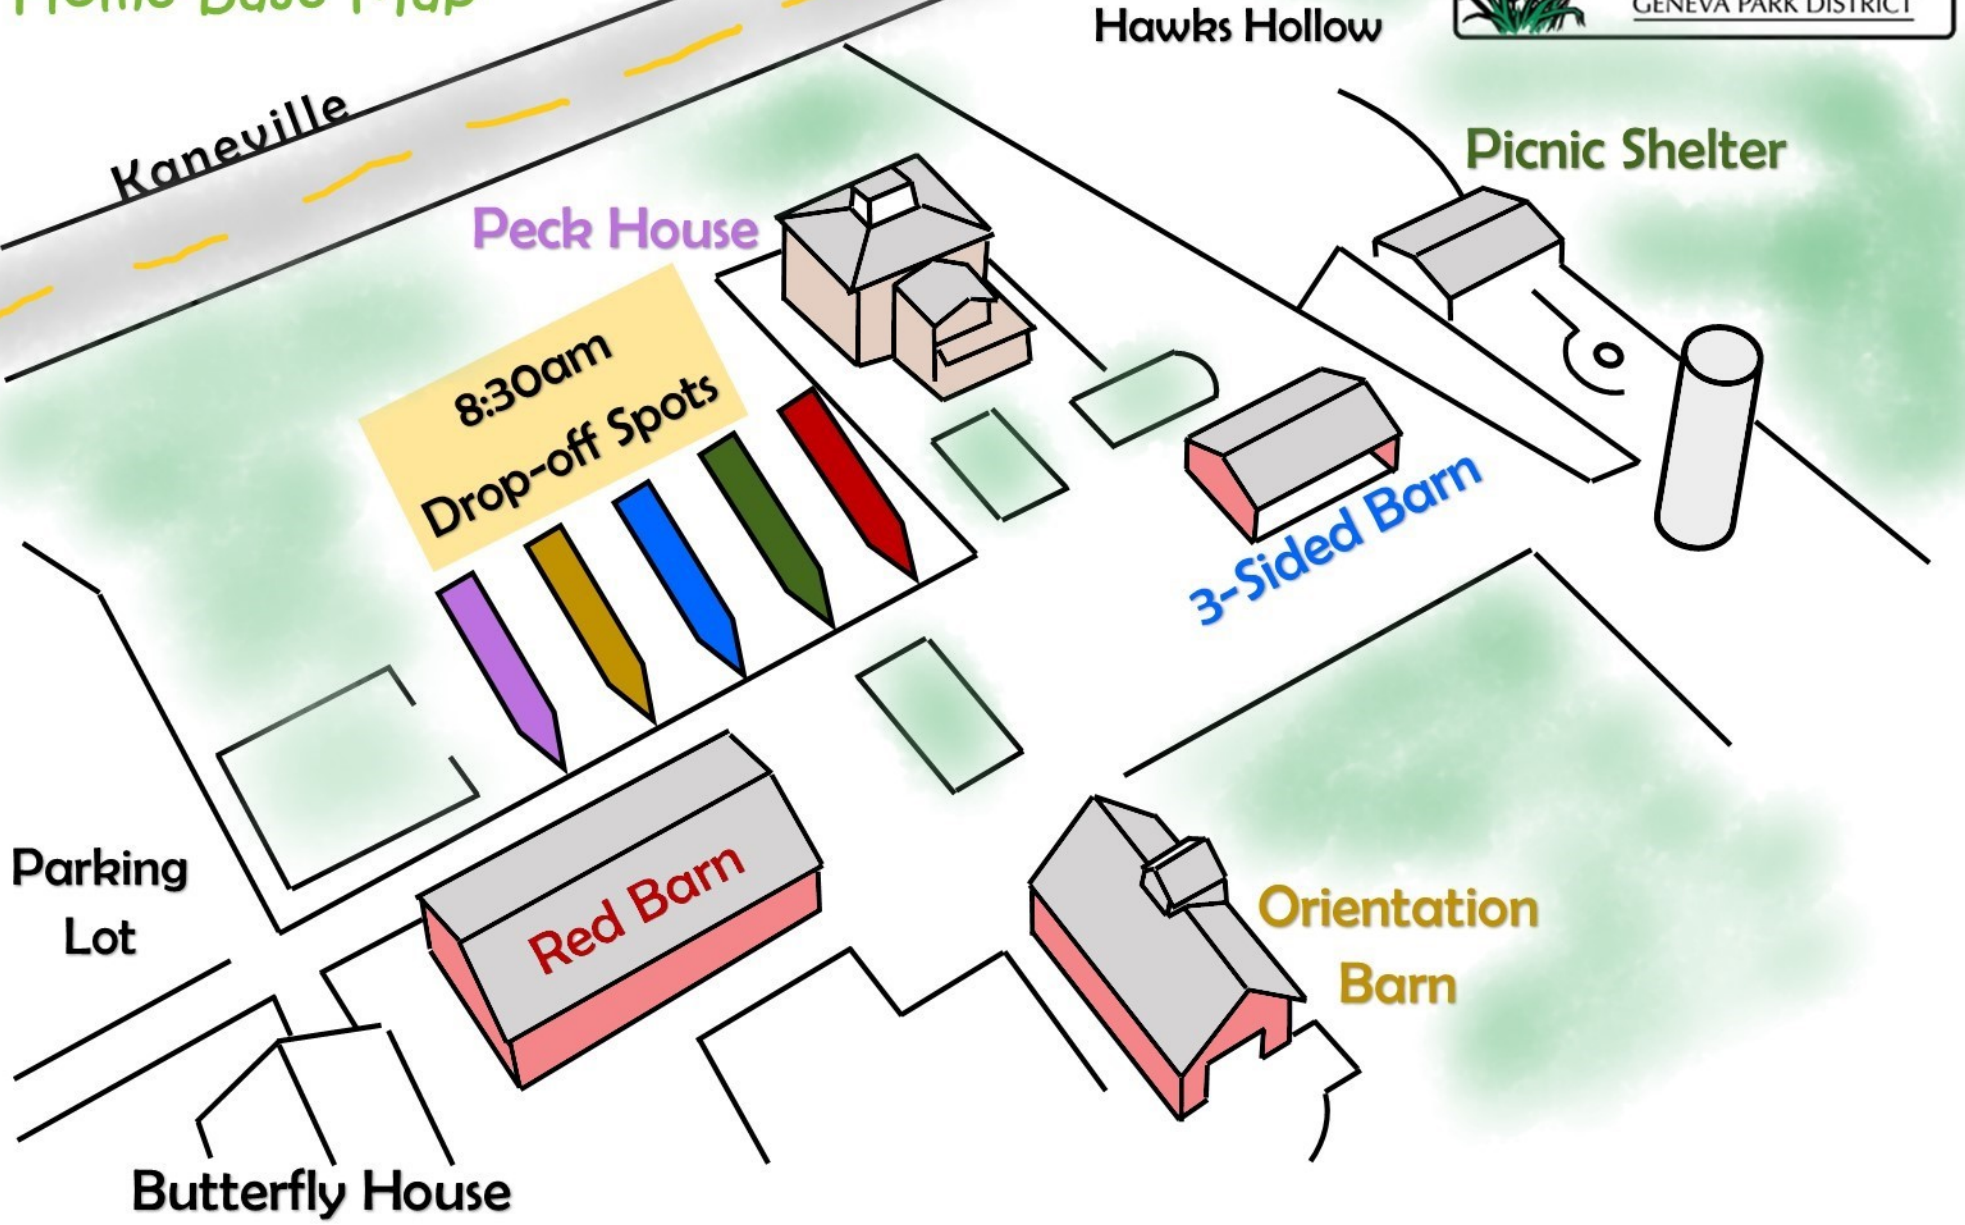

Camp Coyote Home Base Map

- Pre-K
- Kindergarten
- 1st Grade
- 2nd-3rd
- 4th-5th

Drop off at 8:30am will be in the grass courtyard. All additional drop-off or pick-ups will be done at the home base.